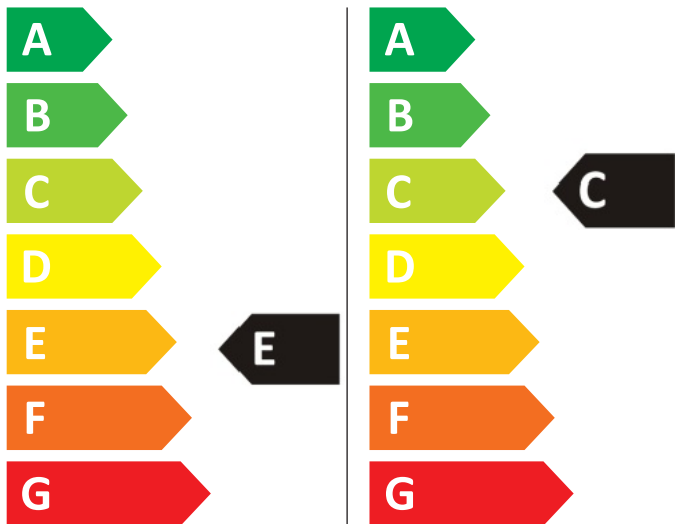

ENERG

CANDY

CSWS 4752DWE/1-S

326 kWh/100

59 kWh/100

5,0 kg

7,0 kg

75 L